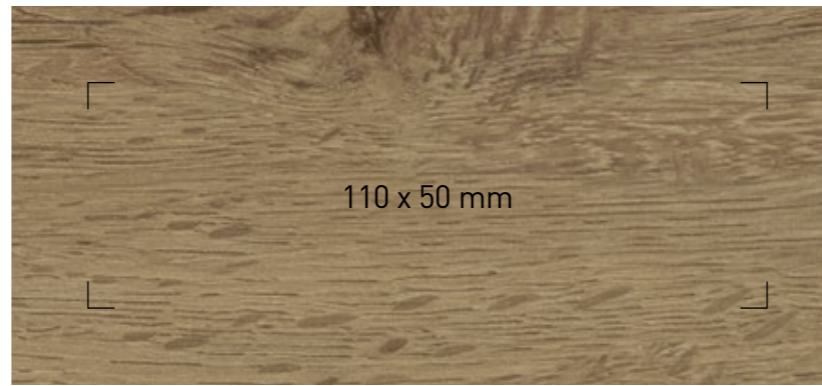

Creation 30 Rigid

QUARTET 0503 178 x 1219