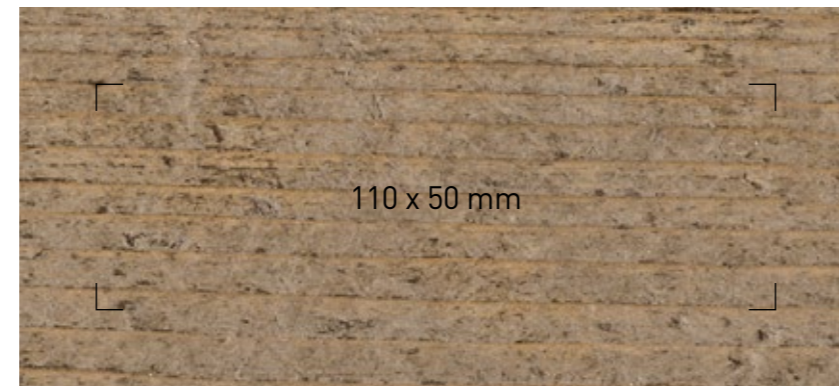

AMARANTE 0579 178 x 1219